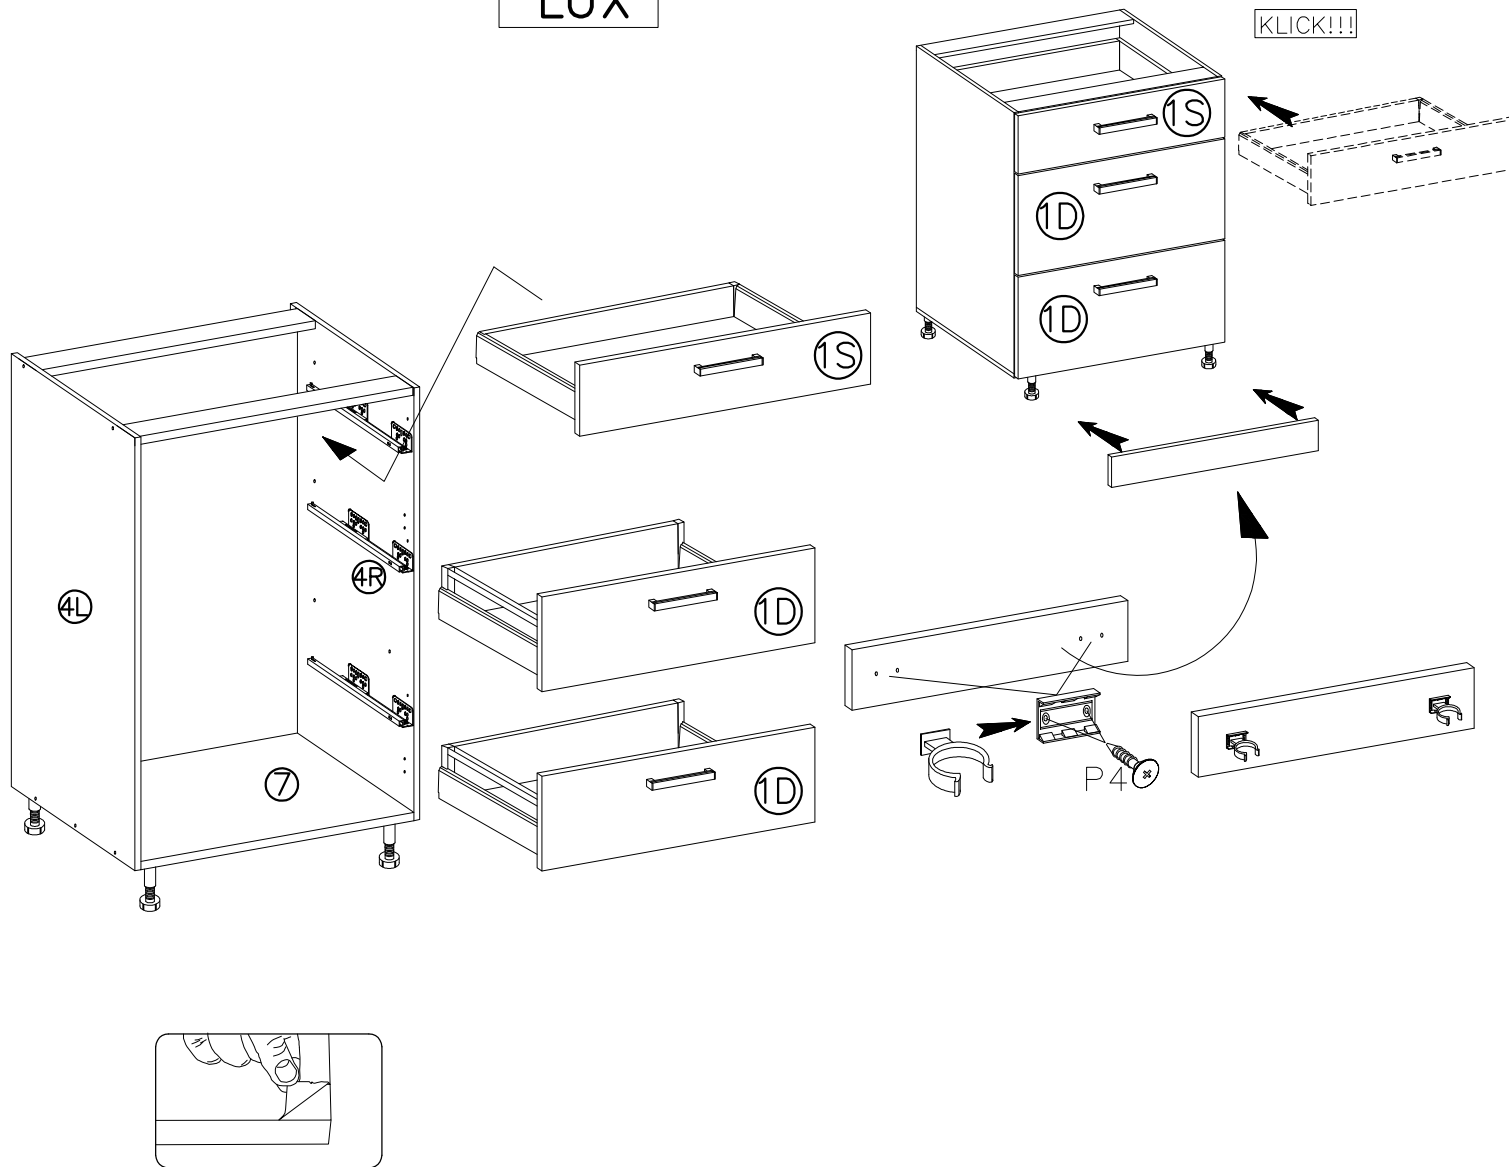

7

- F5
- 4+2
- ø3.5x16mm
- P4
- 4

BASIC

LUX

**KITCHEN
22D,23D**

Package No 1

4L 720x490	4R 720x490
7 22D-768x470 23D-868x470	
13 22D-718x783 23D-718x883	19 22D-768x80 23D-868x80

Package No 2

1S 22D-796x140 23D-896x140	1D 22D-796x284 23D-896x284
M4.0x27mm	
S1 3	R2 6

Package No 4

4 22D-694x430 23D-794x430	5A 22D-682x67 23D-782x67
	5B 22D-682x174 23D-782x174

Package No 3

ø8x30mm A 8	B 10	F10 16	F5 4+2
L 4	O 1	P4 20	R8 6
		ø3.5x16mm	ø3.5x30mm

BASIC

PR1 3SET	C3 6
ø5.0x13mm P9 12	ø3.5x16mm P4 60
LUX	
PR2 1SET	P9 24
PR2 2SET	P4 40

1

3SET PR1	12 P9	6 C3	12 P8

BASIC

1SET PR2	2SET PR2	40 P4	3 S1, 6 R2

LUX

3SET PR2	24 P9