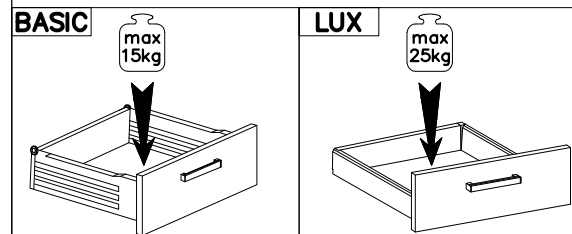

7

- F5
- 4+2
- ø3.5x16mm
- P4
- 4

BASIC

LUX

**KITCHEN
22D,23D**

Package No 1

4L 720x490	4R 720x490
7 22D-768x470 23D-868x470	
13 22D-718x783 23D-718x883	19 22D-768x80 23D-868x80

Package No 2

1S 22D-796x140 23D-896x140	1D 22D-796x284 23D-896x284
M4.0x27mm	
S1 3	R2 6

Package No 4

4 22D-694x430 23D-794x430	5A 22D-682x67 23D-782x67
	5B 22D-682x174 23D-782x174

Package No 3

ø8x30mm A 8	B 10	F10 16	F5 4+2
L 4	O 1	P4 20	R8 6
		ø3.5x16mm	ø3.5x30mm