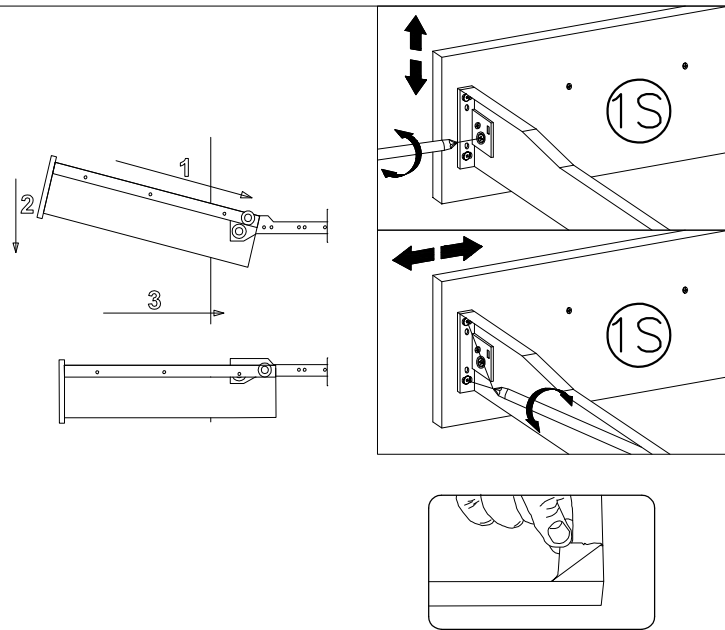

7

- F5
- 4+2
- ø3.5x16mm
- P4
- 4

BASIC

LUX

**KITCHEN
22D,23D**

Package No 1

4L 720x490	4R 720x490
7 22D-768x470 23D-868x470	
13 22D-718x783 23D-718x883	19 22D-768x80 23D-868x80

Package No 2

1S 22D-796x140 23D-896x140	1D 22D-796x284 23D-896x284
M4.0x27mm	
S1 3	R2 6

Package No 4

4 22D-694x430 23D-794x430	5A 22D-682x67 23D-782x67
	5B 22D-682x174 23D-782x174

Package No 3

ø8x30mm A 8	B 10	F10 16	F5 4+2
L 4	O 1	P4 20	R8 6
		ø3.5x16mm	ø3.5x30mm

BASIC

PR1 3SET	C3 6
ø5.0x13mm P9 12	ø3.5x16mm P4 60
LUX	
PR2 1SET	P9 24
PR2 2SET	P4 40

1

3SET PR1	12 P9	6 C3	12 P8

BASIC

1SET PR2	2SET PR2	40 P4	3 S1, 6 R2

LUX

3SET PR2	24 P9