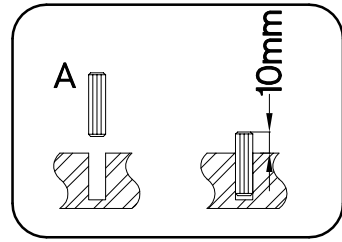

58x58 GN-72 1F

max. 5kg  
 KUH.30007  
 KUH.40024

 +8x30mm A 8	 6,4 x 50mm B 10	 E1 8	 +35/45° H=0 CD HG7 2	 +5/19mm J 10
 K 2	 O 1	 +3.5x13mm P5 4	 +3.0x20mm P7 15-20	 +4.0x30mm P8 4

ISM-KUH-01620

# 1

 +8x30mm A	 +4.0x30mm P8	 K
8	4	2

2

6,4 x 50mm

3

6,4 x 50mm

4

5

6

±3.0x20mm

P7

10-15

7

±3.0x20mm

P7

10-15