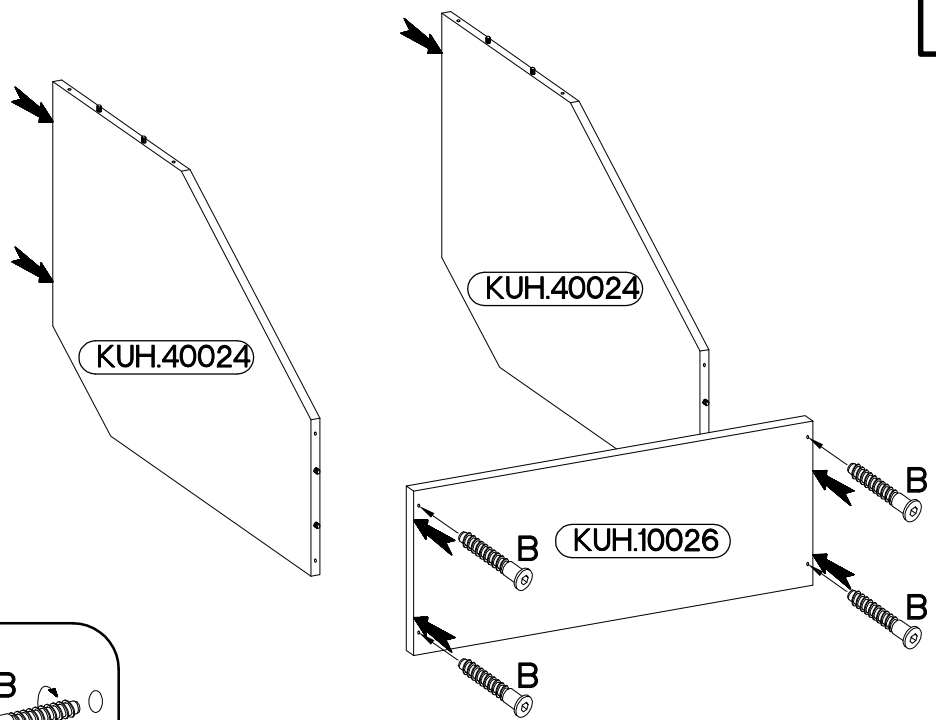

58x58 GN-72 1F

max. 5kg  
 KUH.30007  
 KUH.40024

 +8x30mm A 8	 6,4 x 50mm B 10	 E1 8	 +35/45° H=0 CD HG7 2	 +5/19mm J 10
 K 2	 O 1	 +3.5x13mm P5 4	 +3.0x20mm P7 15-20	 +4.0x30mm P8 4

ISM-KUH-01620

# 1

 +8x30mm A	 +4.0x30mm P8	 K
8	4	2

2

6,4 x 50mm

3

6,4 x 50mm

4

5

6

±3.0x20mm

P7

10-15

7

±3.0x20mm

P7

10-15