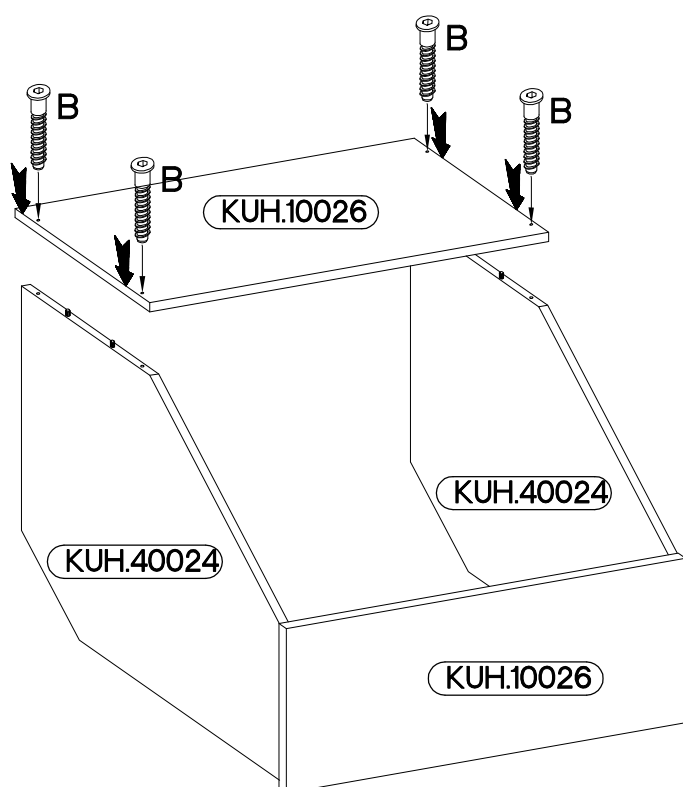

58x58 GN-72 1F

max. 5kg  
 KUH.30007  
 KUH.40024

 +8x30mm A 8	 6,4 x 50mm B 10	 E1 8	 +35/45° H=0 CD HG7 2	 +5/19mm J 10
 K 2	 O 1	 +3.5x13mm P5 4	 +3.0x20mm P7 15-20	 +4.0x30mm P8 4

ISM-KUH-01620

# 1

 +8x30mm A	 +4.0x30mm P8	 K
8	4	2

2

6,4 x 50mm

3

6,4 x 50mm

4

5

6

±3.0x20mm

P7

10-15

7

±3.0x20mm

P7

10-15