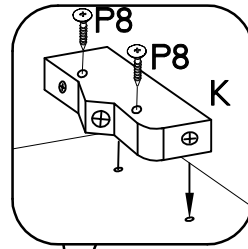

58x58 GN-72 1F

max. 5kg  
 KUH.30007  
 KUH.40024

 +8x30mm A 8	 6,4 x 50mm B 10	 E1 8	 +35/45° H=0 CD HG7 2	 +5/19mm J 10
 K 2	 O 1	 +3.5x13mm P5 4	 +3.0x20mm P7 15-20	 +4.0x30mm P8 4

ISM-KUH-01620

# 1

 +8x30mm A	 +4.0x30mm P8	 K
8	4	2

2

6,4 x 50mm

3

6,4 x 50mm

4

5

6

±3.0x20mm

P7

10-15

7

±3.0x20mm

P7

10-15