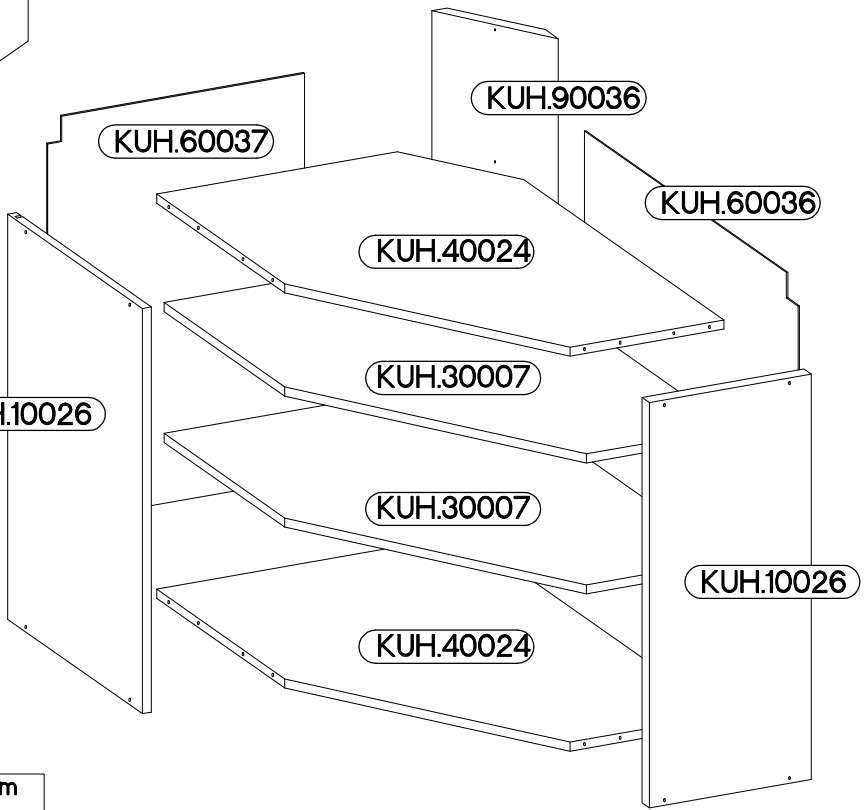

58x58 GN-72 1F

max. 5kg  
 KUH.30007  
 KUH.40024

 +8x30mm A 8	 6,4 x 50mm B 10	 E1 8	 +35/45° H=0 CD HG7 2	 +5/19mm J 10
 K 2	 O 1	 +3.5x13mm P5 4	 +3.0x20mm P7 15-20	 +4.0x30mm P8 4

ISM-KUH-01620

# 1

 +8x30mm A	 +4.0x30mm P8	 K
8	4	2

2

6,4 x 50mm

3

6,4 x 50mm

4

5

6

±3.0x20mm

P7

10-15

7

±3.0x20mm

P7

10-15