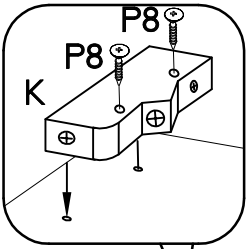

58x58 GN-72 1F

max. 5kg  
 KUH.30007  
 KUH.40024

 +8x30mm A 8	 6,4 x 50mm B 10	 E1 8	 +35/45° H=0 CD HG7 2	 +5/19mm J 10
 K 2	 O 1	 +3.5x13mm P5 4	 +3.0x20mm P7 15-20	 +4.0x30mm P8 4

ISM-KUH-01620

# 1

 +8x30mm A	 +4.0x30mm P8	 K
8	4	2

2

6,4 x 50mm

3

6,4 x 50mm

4

5

6

±3.0x20mm

P7

10-15

7

±3.0x20mm

P7

10-15