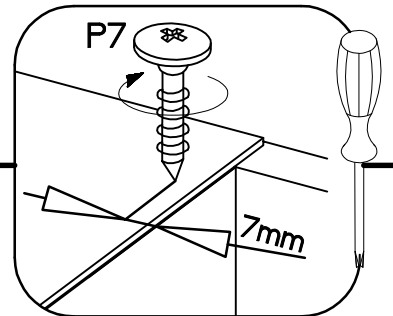

58x58 GN-72 1F

max. 5kg  
 KUH.30007  
 KUH.40024

 +8x30mm A 8	 6,4 x 50mm B 10	 E1 8	 +35/45° H=0 CD HG7 2	 +5/19mm J 10
 K 2	 O 1	 +3.5x13mm P5 4	 +3.0x20mm P7 15-20	 +4.0x30mm P8 4

ISM-KUH-01620

# 1

 +8x30mm A	 +4.0x30mm P8	 K
8	4	2

2

6,4 x 50mm

3

6,4 x 50mm

4

5

6

±3.0x20mm

P7

10-15

7

±3.0x20mm

P7

10-15