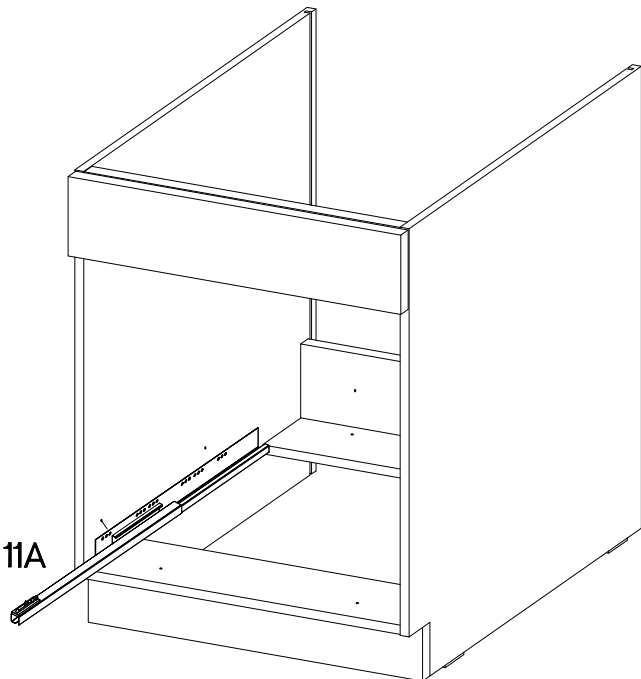

60 ZL 1S BB
Premium Box

	Ersatzteil Nummer	Dimension
	KUH.71288	596x140x16
	KUH.71289	570x596x16
	KUH.90137	442x492x16
	KUH.90399	480x188x16

+7/2mm	L=320mm
	
J5	S
2	1

						
1	1	1	2	4	2	2
	+6.3x13mm	+4.0x16mm	+3.5x13mm	+3.0x16mm	+4.0x25mm	17x17x15mm
						
2	4	4	12	8	2	1

	$\pm 6.3 \times 13 \text{mm}$	$\pm 4.0 \times 16 \text{mm}$
11A	M3	P1
1	4	4

4

L=320mm

S

1