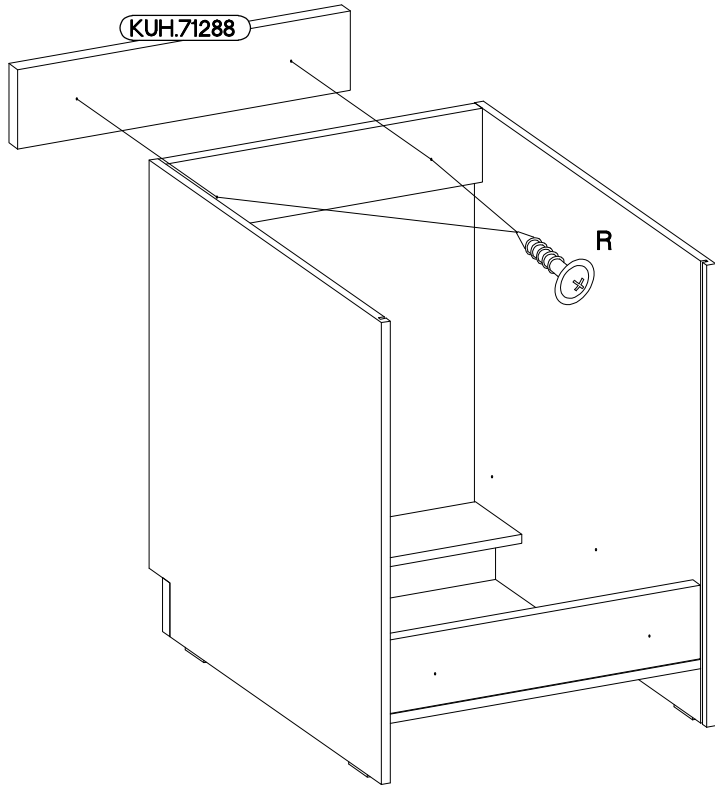

2

$\pm 4.0 \times 25 \text{mm}$
R
2