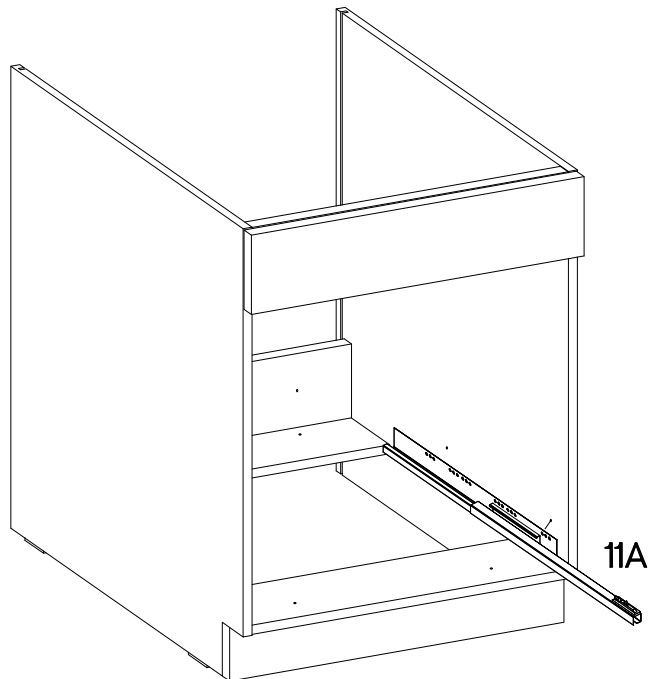

60 ZL 1S BB
Premium Box

	Ersatzteil Nummer	Dimension
	KUH.71288	596x140x16
	KUH.71289	570x596x16
	KUH.90137	442x492x16
	KUH.90399	480x188x16

+7/2mm	L=320mm
	
J5	S
2	1

						
1	1	1	2	4	2	2
	+6.3x13mm	+4.0x16mm	+3.5x13mm	+3.0x16mm	+4.0x25mm	17x17x15mm
						
2	4	4	12	8	2	1

	$\pm 6.3 \times 13 \text{mm}$	$\pm 4.0 \times 16 \text{mm}$
11A	M3	P1
1	4	4

4

L=320mm

S

1