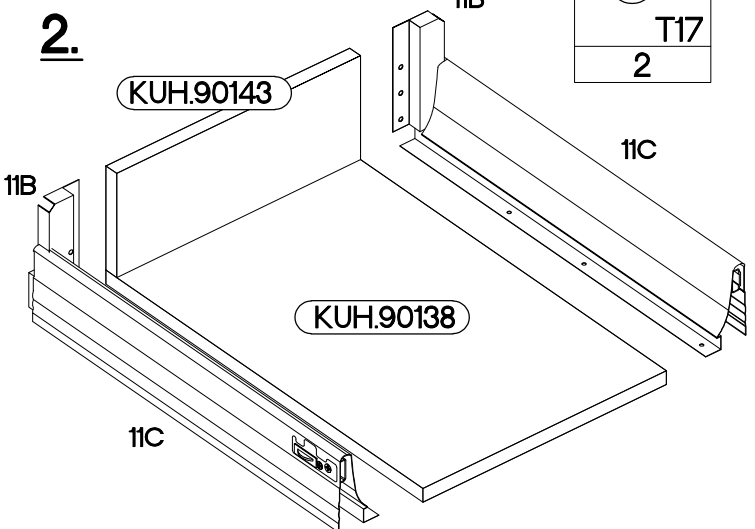

1

 11B	 11C	 11E	 11F	 11H	 +3.0x16mm P11	 +3.5x13mm P5	 11G	 +7/2mm J5
2	2	4	4	4	8	20	4	4
								 17x17x15mm T17
								2