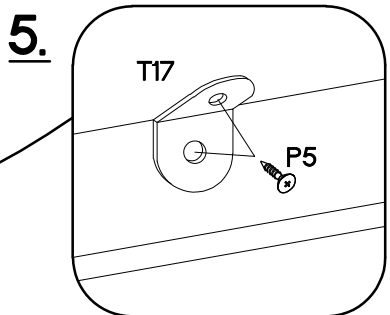

1

 11B	 11C	 11E	 11F	 11H	 +3.0x16mm P11	 +3.5x13mm P5	 11G	 +7/2mm J5
2	2	4	4	4	8	20	4	4
								 17x17x15mm T17
								2