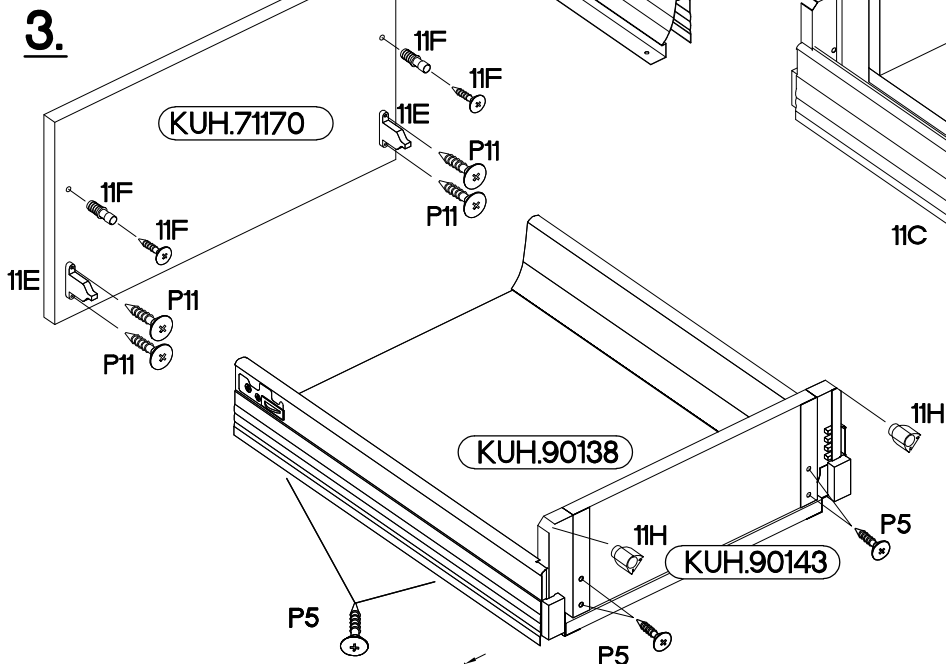

1

 11B	 11C	 11E	 11F	 11H	 +3.0x16mm P11	 +3.5x13mm P5	 11G	 +7/2mm J5
2	2	4	4	4	8	20	4	4
								 17x17x15mm T17
								2