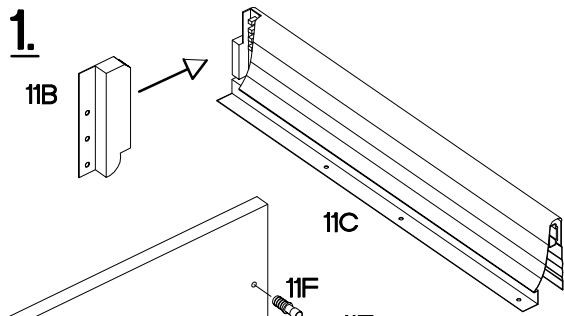

1

 11B	 11C	 11E	 11F	 11H	 +3.0x16mm P11	 +3.5x13mm P5	 11G	 +7/2mm J5
2	2	4	4	4	8	20	4	4
								 17x17x15mm T17
								2