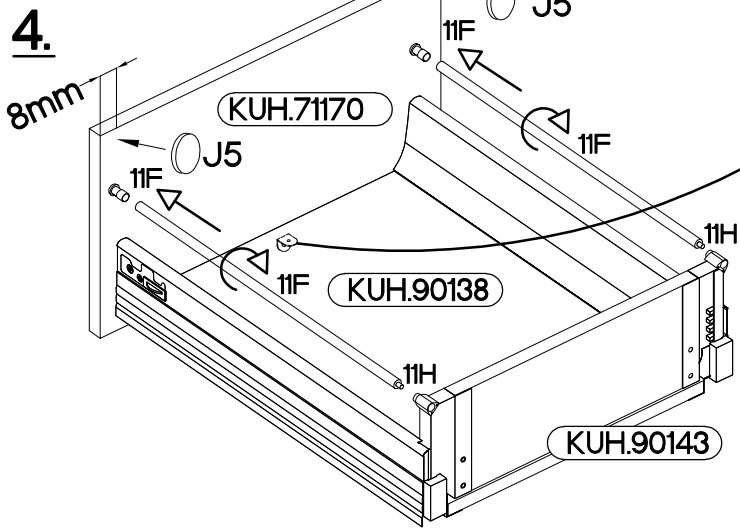

1

 11B	 11C	 11E	 11F	 11H	 +3.0x16mm P11	 +3.5x13mm P5	 11G	 +7/2mm J5
2	2	4	4	4	8	20	4	4
								 17x17x15mm T17
								2